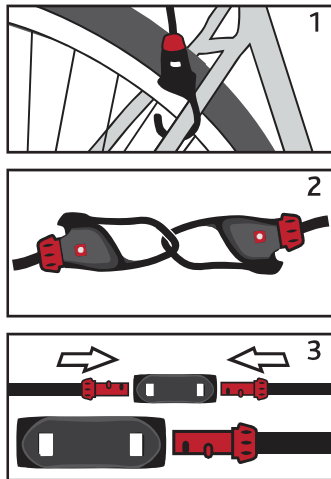

2. Choose your connection

3. Twist and lock

It's as easy as clic & connect

bungeelic Load securing system

It's as easy as clic & connect

Bungee Cords - (Twin Pack)

bungeelic is a complete system for securing loads and objects. It can be customised in a variety of ways to build the correct length ties needed for securing objects. No more unsafe coupling or wrong lengths. The range of accessories and connections allow you to custom build and adapt to suit whatever loads you need to fix or secure into place.

60cm extends to 90cm

bungeelic 90cm
Bungee cords

90cm extends to 135cm

bungeelic 120cm
Bungee cords

120cm extends to 160cm

Product Code	RLS90	RLS120
Case QTY	6 x 1	6 x 1
Pack Dimensions	116 x 386 x 220mm	116 x 386 x 220mm
Barcode	5055175234274	5055175234281

Min/Max working load for all items: 0-80kg

Connectors

1.

bungeelic
J Hooks

2.

bungeelic
Locking Hooks

3.

bungeelic
Straight Connector