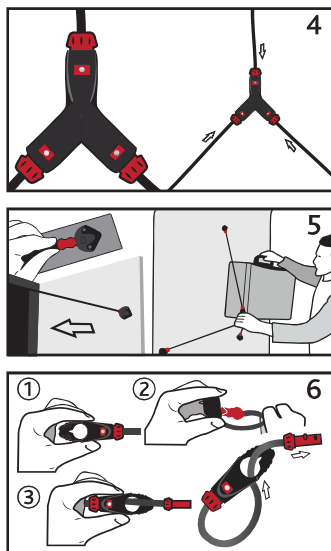

Connectors

1.

2.

3.

Product Code	RLS2	RLS3	RLS4
Case QTY	6 x 1	6 x 1	6 x 1
Pack Dimensions	116 x 386 x 220mm	116 x 386 x 220mm	116 x 386 x 220mm
Barcode	5055175234205	5055175234212	5055175234229

4.

5.

6.

Product Code	RLS5	RLS6	RLS7
Case QTY	6 x 1	6 x 1	6 x 1
Pack Dimensions	116 x 386 x 220mm	116 x 386 x 220mm	116 x 386 x 220mm
Barcode	5055175234236	5055175234243	5055175234618